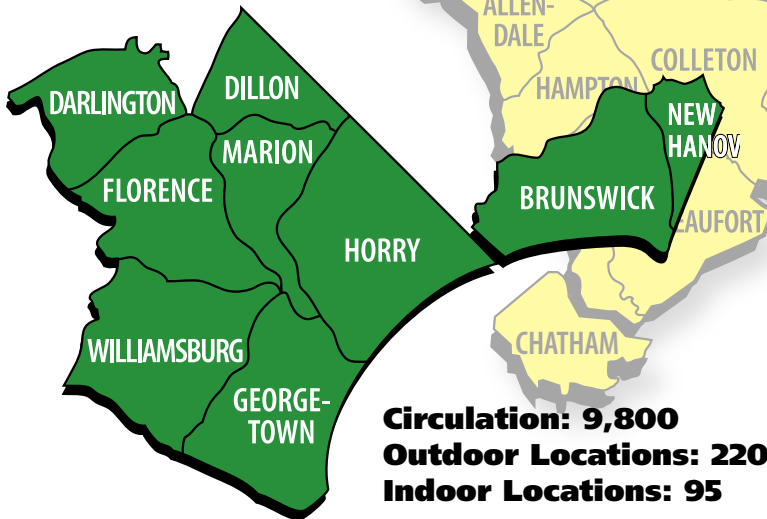

## Charleston

**Circulation: 10,200**  
**Outdoor Locations: 195**  
**Indoor Locations: 121**

## Columbia

**Circulation: 8,300**  
**Outdoor Locations: 165**  
**Indoor Locations: 95**

## Myrtle Beach

**Circulation: 9,800**  
**Outdoor Locations: 220**  
**Indoor Locations: 95**

## Jasper / Beaufort / Savannah

**Circulation: 4,500**  
**Outdoor Locations: 31**  
**Indoor Locations: 49**

**The Carolina Truck & Auto Guide is Available at Over 1,100 Locations Throughout South Carolina and Select Counties in North Carolina and Georgia.**