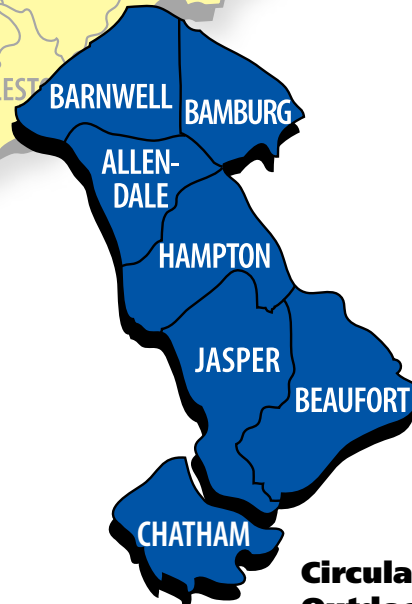

## Charleston

**Circulation: 10,200**  
**Outdoor Locations: 195**  
**Indoor Locations: 121**

## Columbia

**Circulation: 8,300**  
**Outdoor Locations: 165**  
**Indoor Locations: 95**

## Myrtle Beach

**Circulation: 9,800**  
**Outdoor Locations: 220**  
**Indoor Locations: 95**

## Jasper / Beaufort / Savannah

**Circulation: 4,500**  
**Outdoor Locations: 31**  
**Indoor Locations: 49**

**The Carolina Truck & Auto Guide is Available at Over 1,100 Locations Throughout South Carolina and Select Counties in North Carolina and Georgia.**