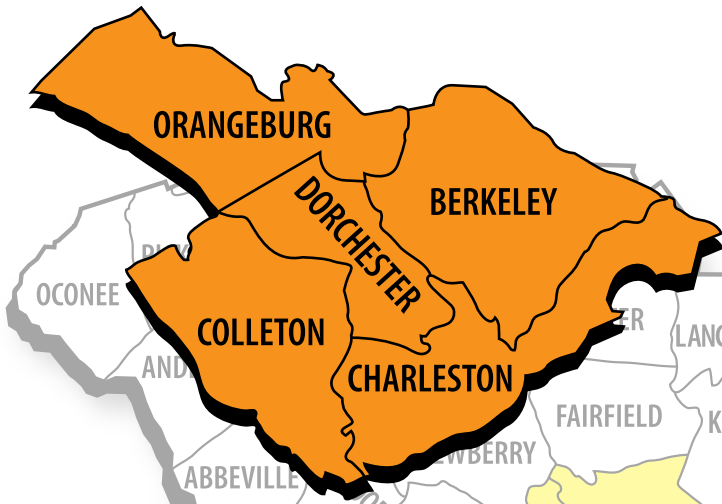

## Charleston

**Circulation: 10,200**  
**Outdoor Locations: 195**  
**Indoor Locations: 121**

## Columbia

**Circulation: 8,300**  
**Outdoor Locations: 165**  
**Indoor Locations: 95**

## Myrtle Beach

**Circulation: 9,800**  
**Outdoor Locations: 220**  
**Indoor Locations: 95**

## Jasper / Beaufort / Savannah

**Circulation: 4,500**  
**Outdoor Locations: 31**  
**Indoor Locations: 49**

**The Carolina Truck & Auto Guide is Available at Over 1,100 Locations Throughout South Carolina and Select Counties in North Carolina and Georgia.**